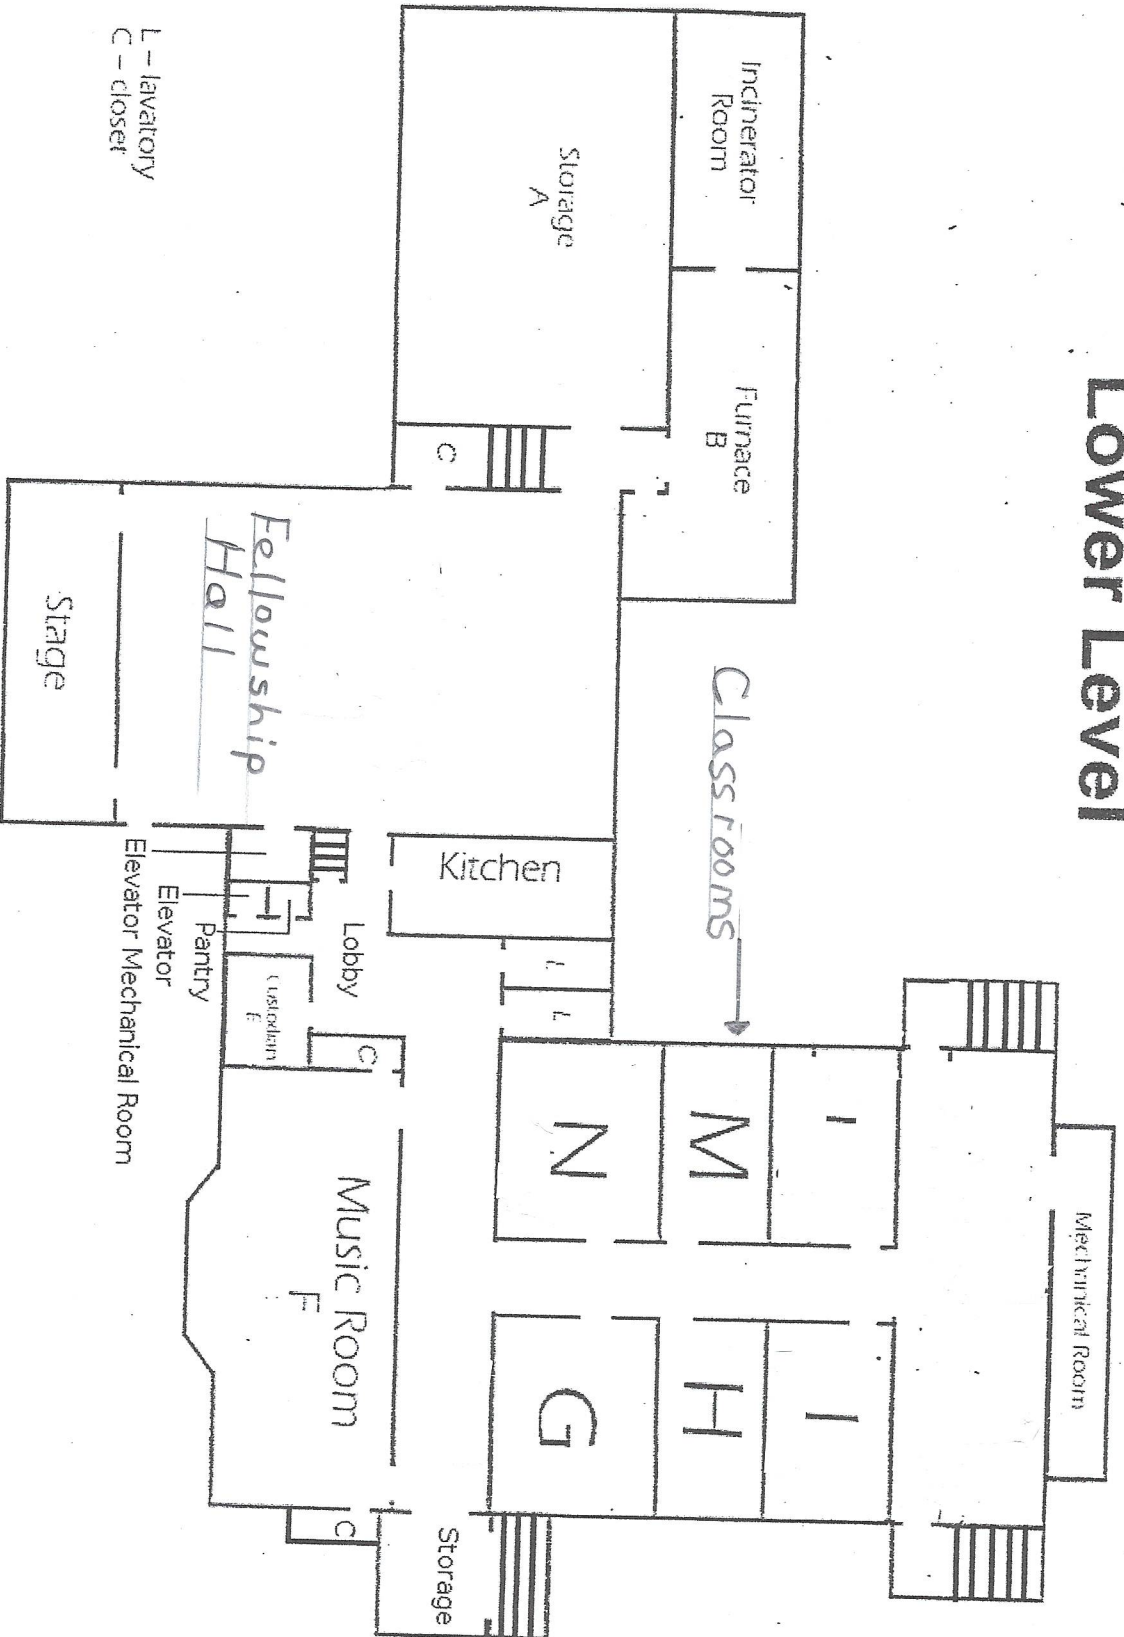

St. Paul's Presbyterian Church Main Level

L - lavatory
 C - closet

St. Paul's Presbyterian Church
 27475 Five Mile Road
 Livonia, Michigan 48154
 (734) 422-1470 fax: (734) 422-3845

St. Paul's Presbyterian Church Lower Level