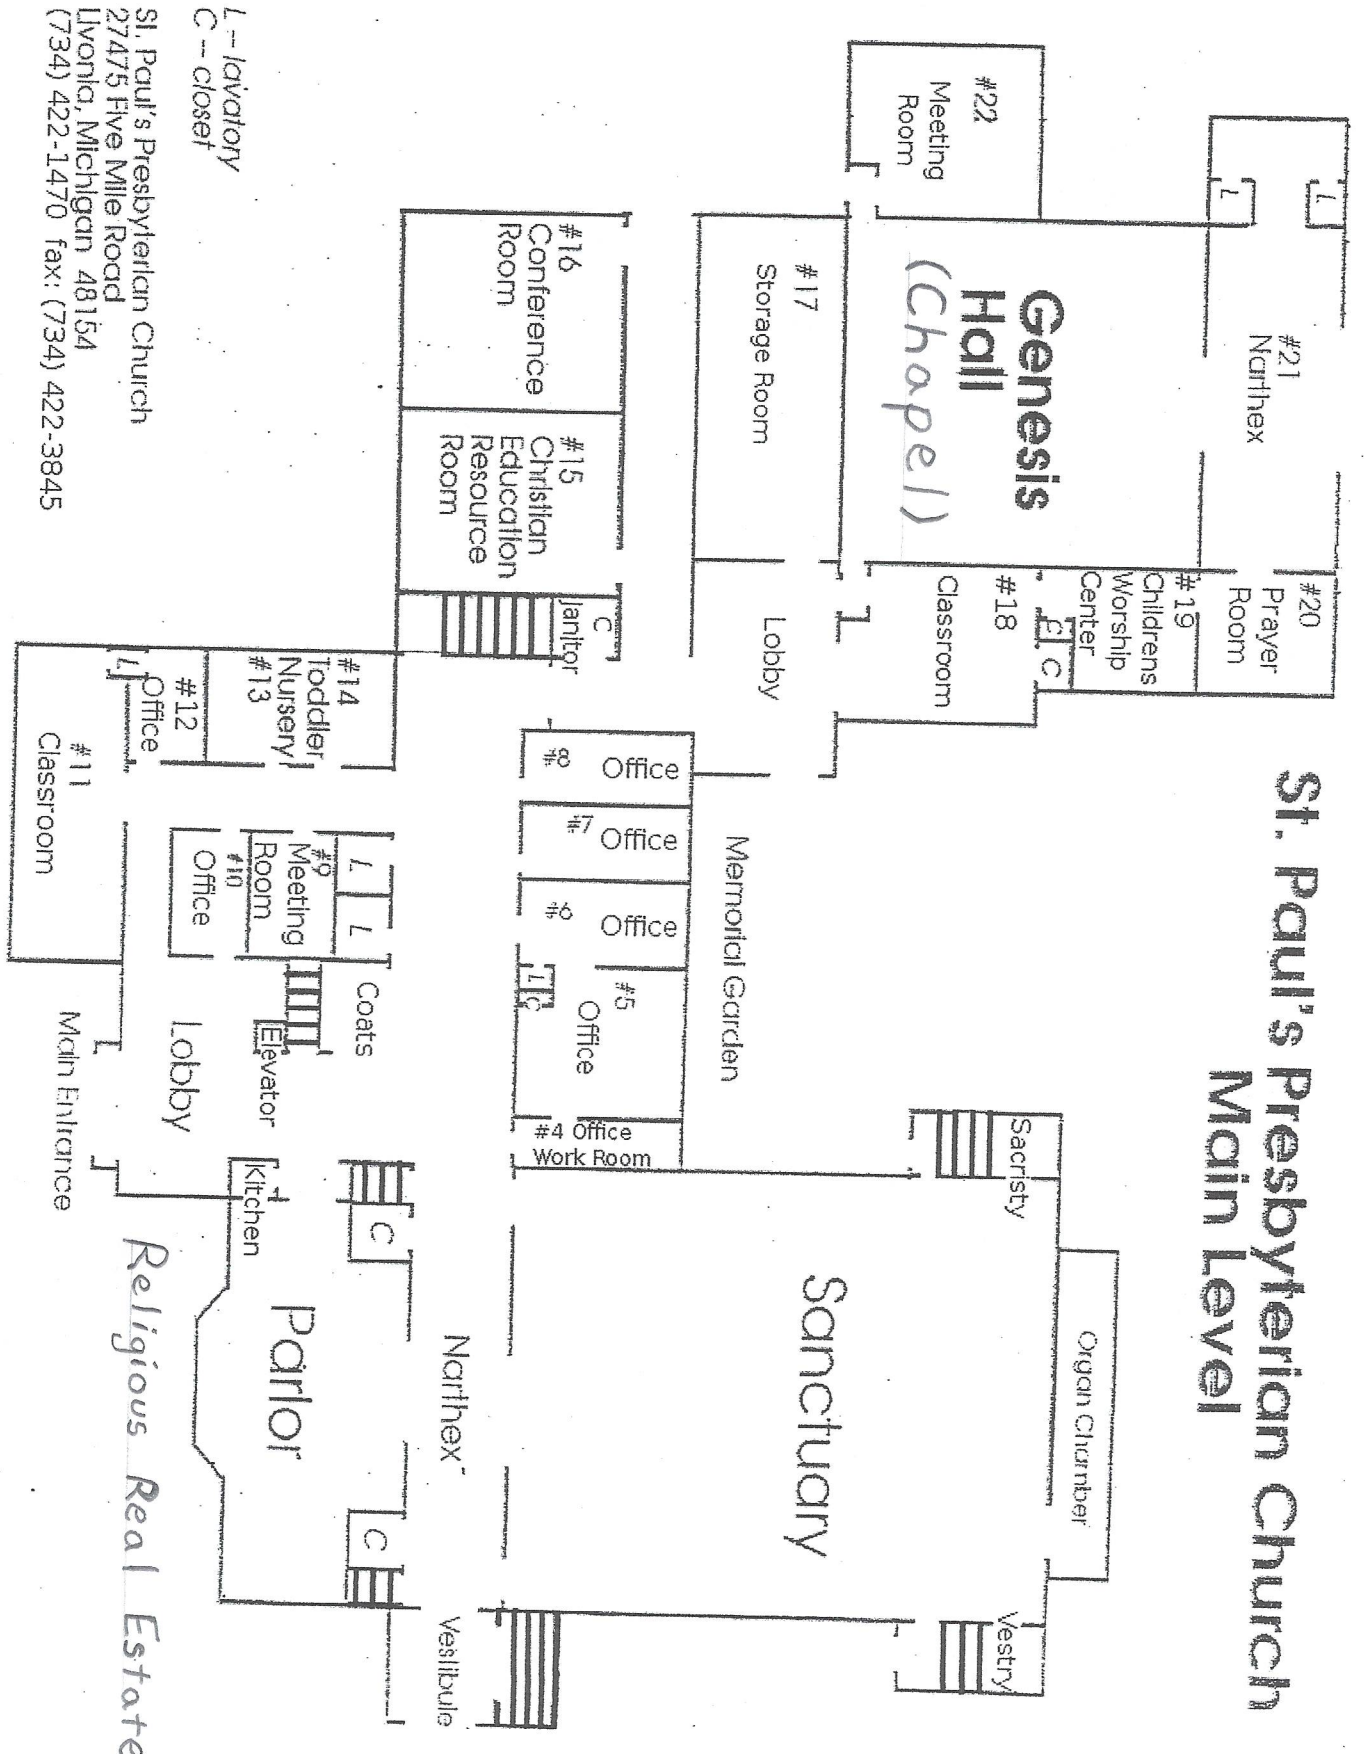

St. Paul's Presbyterian Church Main Level

L - lavatory
 C - closet

St. Paul's Presbyterian Church
 27475 Five Mile Road
 Livonia, Michigan 48154
 (734) 422-1470 fax: (734) 422-3845

St. Paul's Presbyterian Church Lower Level